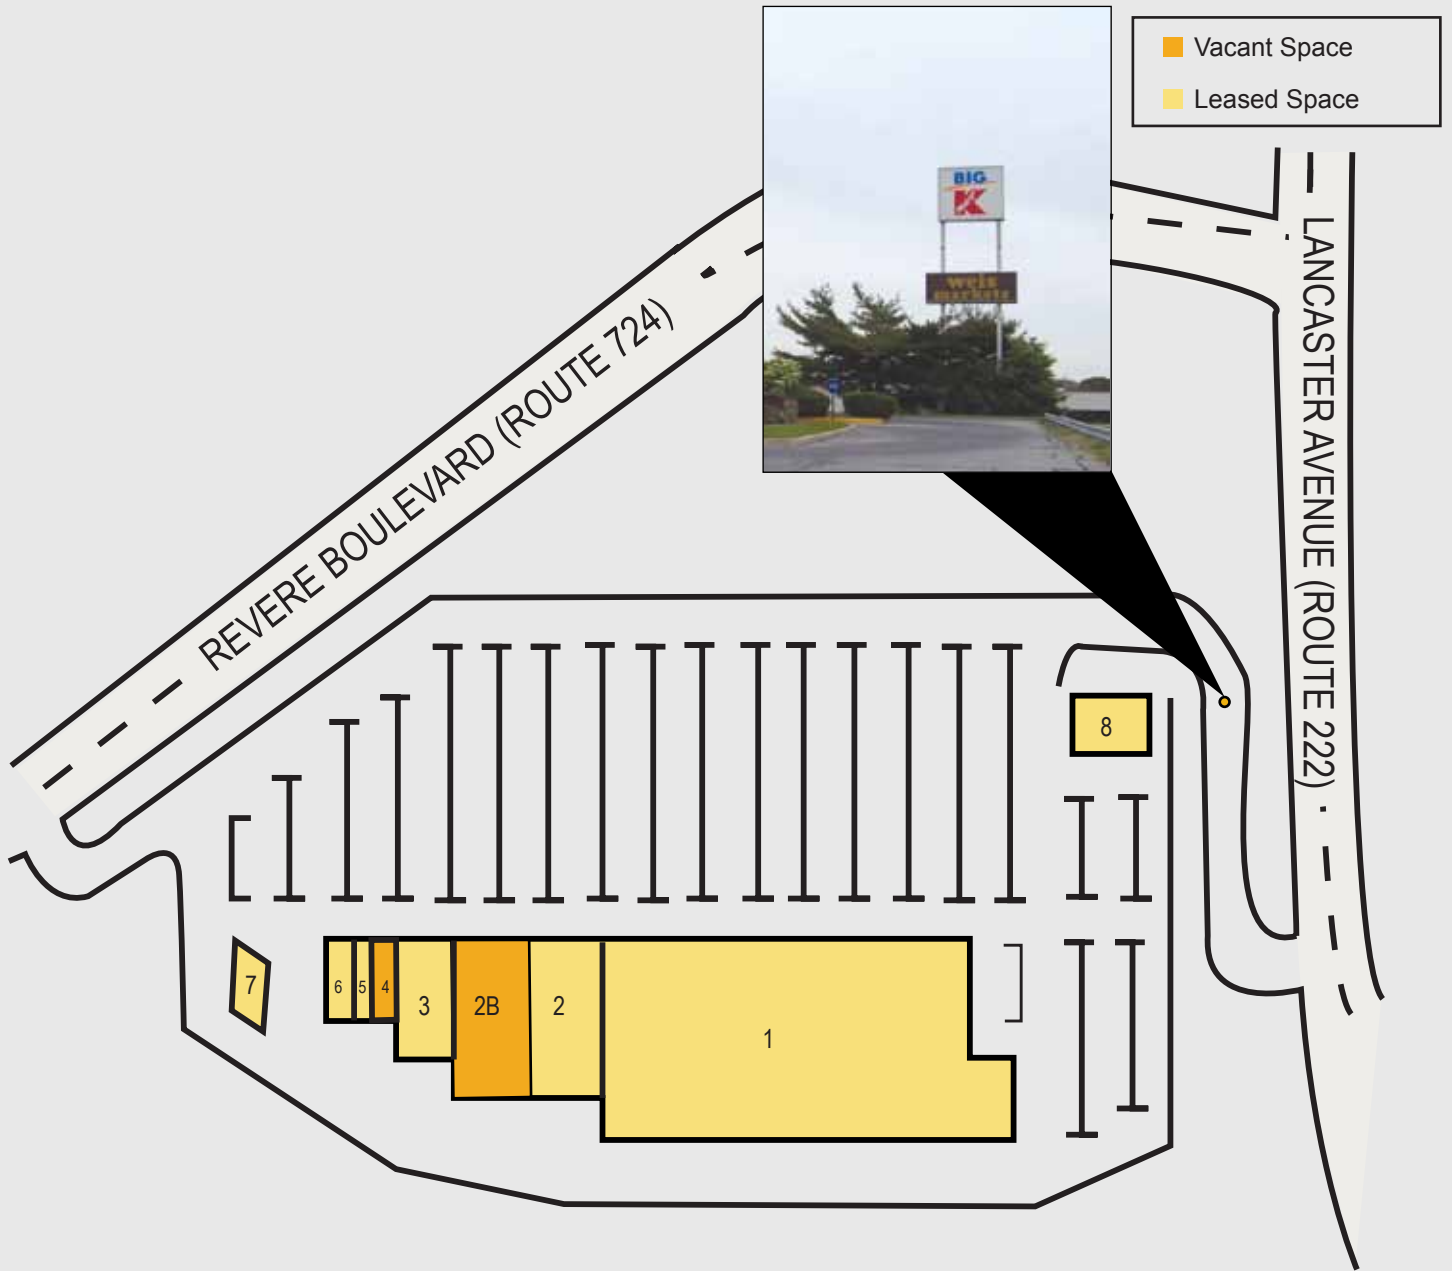

Shillington Plaza

1 Parkside Avenue • Reading, Pennsylvania

Berks County

Shillington Plaza is located at the intersection of Revere Boulevard/Route 724 and Lancaster Avenue/Route 222 west of the city of Reading. It is in the community of Shillington, in Southeastern Pennsylvania, and is part of the Reading MSA.

Location:

Revere Blvd/Rt 724 &
Lancaster Ave/Rt 222

Total Square Footage:

130,000 sq. ft.

Anchors:

Kmart
Dollar Tree
Curves for Woman
Wachovia Bank

DEMOGRAPHICS	1 MILE	3 MILE	5 MILE
Population	10,115	68,393	157,544
Households	4,354	28,233	61,373
Average Household Income	51,749	47,550	37,048

1 Parkside Avenue • Reading, Pennsylvania

Berks County

UNIT	TENANT	S.F.	UNIT	TENANT	S.F.
1	KMART	94,500	5	HOLIDAY HAIR	1,200
2	AMELIA'S GROCERY	19,961	6	CURVES FOR WOMEN	1,600
2B	VACANT	20,146	7	RIVERFRONT FEDERAL CREDIT UNION	2,400
3	DOLLAR TREE	7,200	8	WACHOVIA BANK	2,535
4	VACANT	1,200			