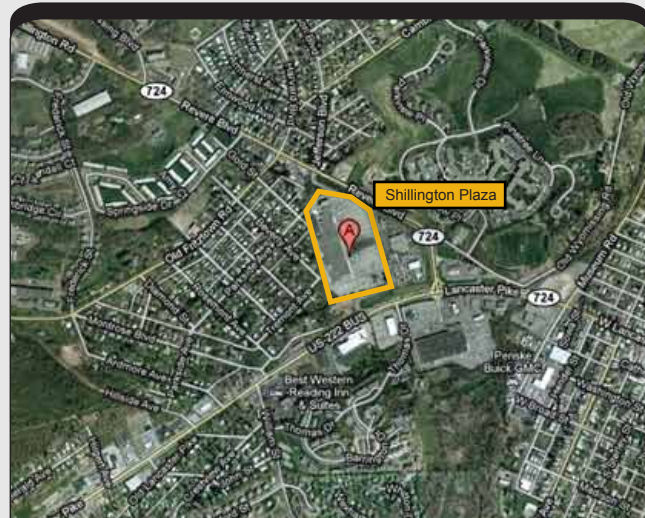

Shillington Plaza

1 Parkside Avenue • Reading, Pennsylvania

Berks County

Shillington Plaza is located at the intersection of Revere Boulevard/Route 724 and Lancaster Avenue/Route 222 west of the city of Reading. It is in the community of Shillington, in Southeastern Pennsylvania, and is part of the Reading MSA.

Location:

Revere Blvd/Rt 724 &
Lancaster Ave/Rt 222

Total Square Footage:

130,000 sq. ft.

Anchors:

Kmart
Dollar Tree
Curves for Woman
Wachovia Bank

DEMOGRAPHICS	1 MILE	3 MILE	5 MILE
Population	10,115	68,393	157,544
Households	4,354	28,233	61,373
Average Household Income	51,749	47,550	37,048

1 Parkside Avenue • Reading, Pennsylvania

Berks County

UNIT	TENANT	S.F.	UNIT	TENANT	S.F.
1	KMART	94,500	5	HOLIDAY HAIR	1,200
2	AMELIA'S GROCERY	19,961	6	CURVES FOR WOMEN	1,600
2B	VACANT	20,146	7	RIVERFRONT FEDERAL CREDIT UNION	2,400
3	DOLLAR TREE	7,200	8	WACHOVIA BANK	2,535
4	VACANT	1,200			