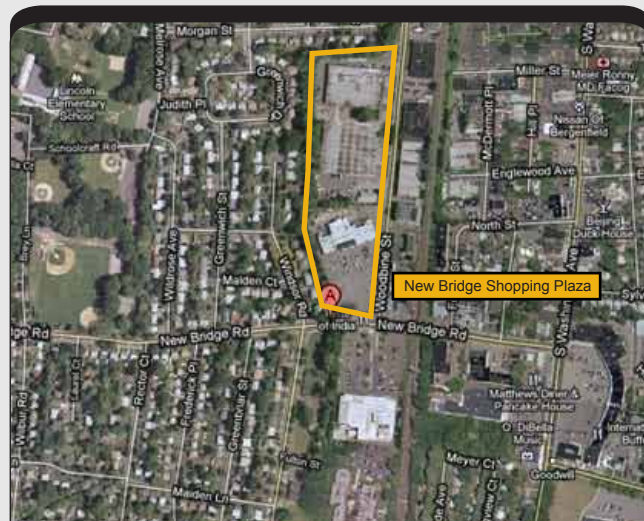

New Bridge Shopping Plaza

99 New Bridge Road • Bergenfield, New Jersey

Bergen County

Newbridge Shopping Plaza is located on Newbridge Road, 2 1/2 miles north of Route 4, a major North Jersey East/West thoroughfare serving surrounding communities Dumont, Englewood, Teaneck and New Milford.

Location:

Newbridge Road &
Route 4

Total Square Footage:

31,380 sq. ft.

Anchors:

AutoZone
Newbridge Farmers Market

DEMOGRAPHICS	1 MILE	3 MILE	5 MILE
Population	24,944	181,426	396,386
Households	8,389	64,766	147,616
Average Household Income	78,585	87,564	83,981

For more information

New Bridge Shopping Plaza

99 New Bridge Road • Bergenfield, New Jersey

Bergen County

■ Vacant Space
■ Leased Space

Site Plan Not To Scale

UNIT	TENANT	S.F.	UNIT	TENANT	S.F.
1	YOUNG TAE DO, DDS	780	7	DELI MART	2,500
2	LAUNDRY DOCTORS	2,400	8	JERSEY GLATT	1,220
3	FARMER'S MARKET STORAGE	540	9	WINE COUNTRY	6,000
4	GOOD FISH MARKET	960	10	JERSEY GLATT	3,840
5	PANDA HOUSE CHINESE	1,440	12	TASTE OF INDIA RESTAURANT*	2,500
6	NEWBRIDGE FARMER'S MARKET	9,200	PAD	AUTOZONE	7,100