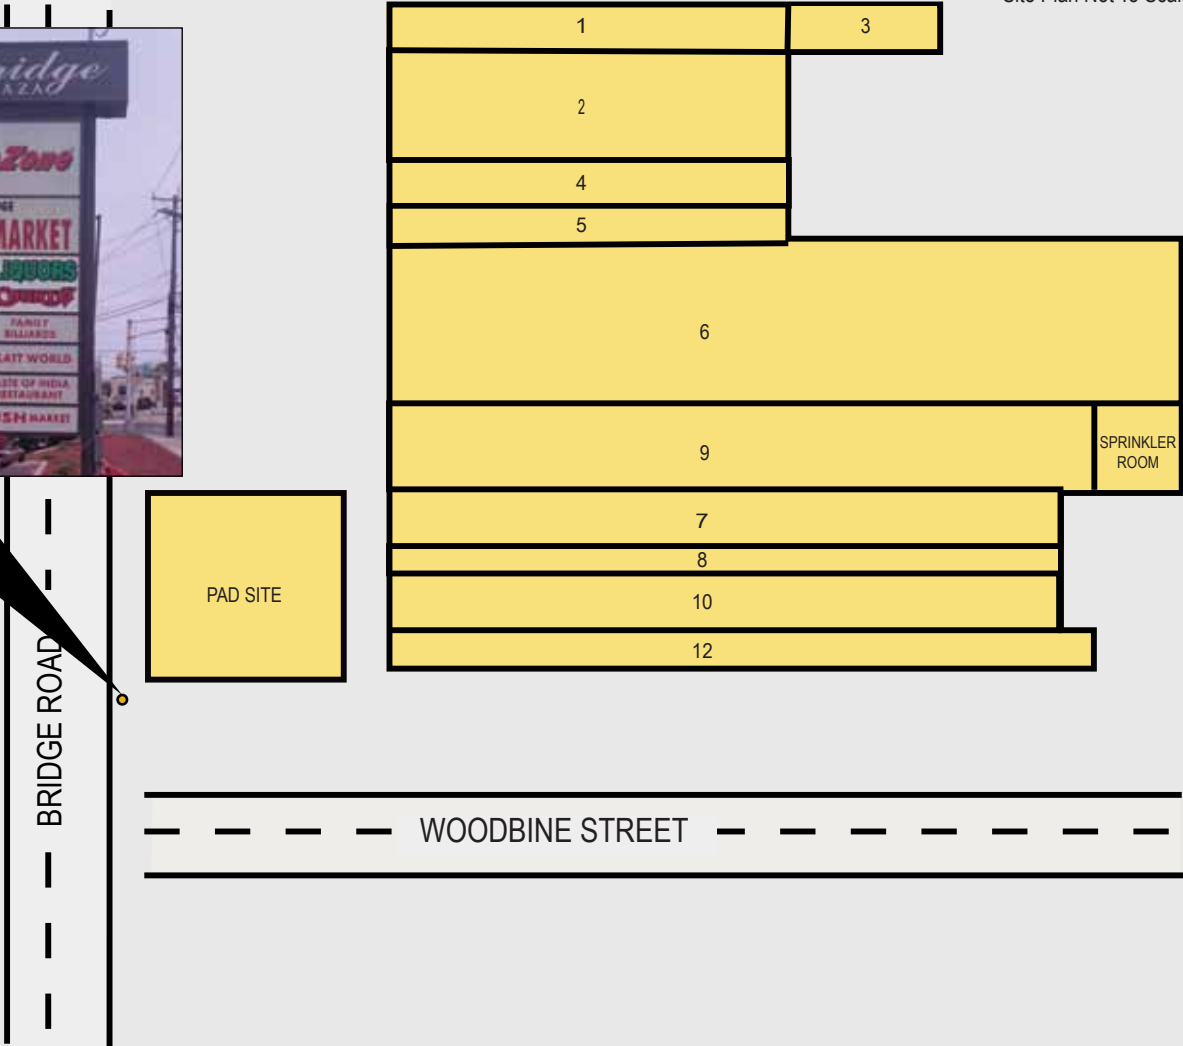

New Bridge Shopping Plaza

99 New Bridge Road • Bergenfield, New Jersey

Bergen County

Newbridge Shopping Plaza is located on Newbridge Road, 2 1/2 miles north of Route 4, a major North Jersey East/West thoroughfare serving surrounding communities Dumont, Englewood, Teaneck and New Milford.

Location:

Newbridge Road &
Route 4

Total Square Footage:

31,380 sq. ft.

Anchors:

AutoZone
Newbridge Farmers Market

DEMOGRAPHICS	1 MILE	3 MILE	5 MILE
Population	24,944	181,426	396,386
Households	8,389	64,766	147,616
Average Household Income	78,585	87,564	83,981

For more information

New Bridge Shopping Plaza

99 New Bridge Road • Bergenfield, New Jersey

Bergen County

■ Vacant Space
■ Leased Space

Site Plan Not To Scale

UNIT	TENANT	S.F.	UNIT	TENANT	S.F.
1	YOUNG TAE DO, DDS	780	7	DELI MART	2,500
2	LAUNDRY DOCTORS	2,400	8	JERSEY GLATT	1,220
3	FARMER'S MARKET STORAGE	540	9	WINE COUNTRY	6,000
4	GOOD FISH MARKET	960	10	JERSEY GLATT	3,840
5	PANDA HOUSE CHINESE	1,440	12	TASTE OF INDIA RESTAURANT*	2,500
6	NEWBRIDGE FARMER'S MARKET	9,200	PAD	AUTOZONE	7,100