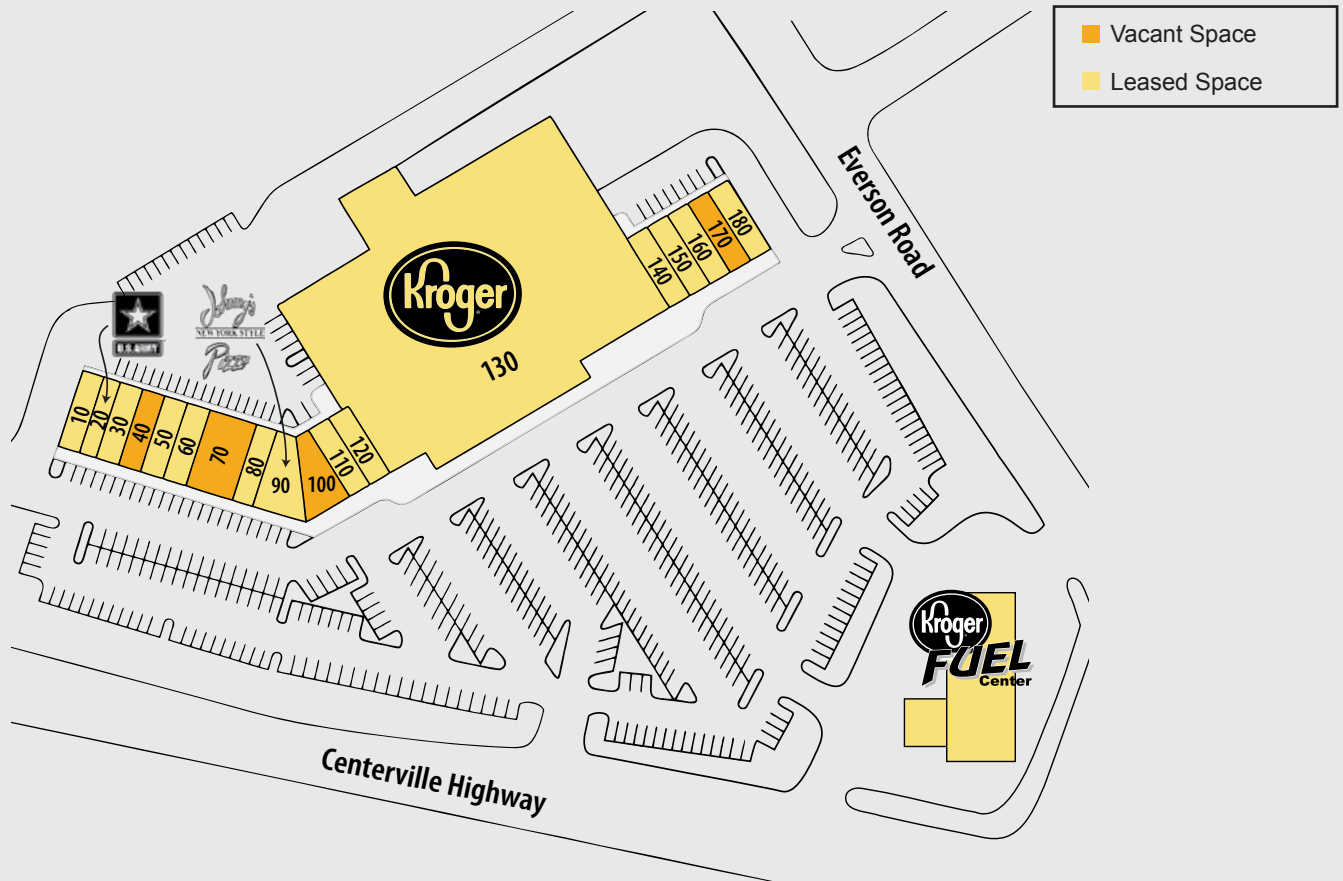

# Everson Pointe

3035 Centerville Highway • Snellville, Georgia

Gwinnett County

Everson Pointe is located on the south west quadrant at the signalized intersection of Everson Road and Centerville Highway (GA 124) in Snellville GA. Access to the site is provided by four (4) points of ingress / egress; tow points of full access on Centerville Highway (GA 124) and two points of full access on Everson Road.

**Location:**

Everson Road &  
Centerville Highway (124)

**Total Square Footage:**

81,428 sq. ft.

**Anchors:**

Kroger  
Johnny's Pizza

DEMOGRAPHICS	1 MILE	3 MILE	5 MILE
Population	5,271	32,367	76,513
Households	1,711	10,394	24,582
Average Household Income	80,303	78,662	81,668

# Everson Pointe

3035 Centerville Highway • Snellville, Georgia

Gwinnett County

UNIT	TENANT	S.F.	UNIT	TENANT	S.F.
10	COUNTRY KITCHEN	1,400	100	VACANT	1,911
20	ARMED FORCES	1,050	110	AYUR IMPORTS	1,400
30	TRIPLE 7 DANCE CO.	1,400	120	SI COMMUNICATIONS	1,050
40	VACANT	1,400	130	KROGER #484	55,696
50	LUCY NAILS	1,400	140	SUPER WINGS & PHYLLY	1,400
60	TOTAL PACKAGE BARBER SHOP	1,400	150	MEGA BEAUTY SUPPLY	1,400
70	VACANT	2,800	160	FANCY HAIR	1,400
80	CHINA WOK	1,400	170	VACANT	1,400
90	JOHNNY'S PIZZA	2,121	180	APPAREAL CLEANERS	1,400