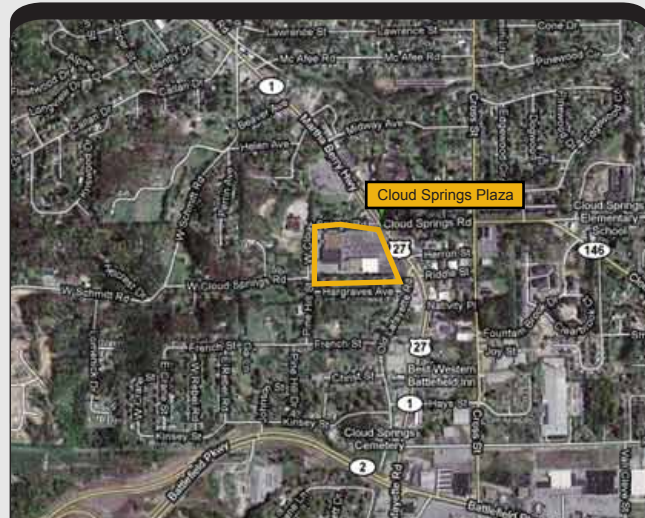

Cloud Springs Plaza

1503 Lafayette Road • Fort Oglethorpe, Georgia

Catoosa County

Cloud Springs Plaza is located at southwest corner of U.S. Route 27, the major north-south corridor, and Cloud Springs Road. The center is located in the city of Fort Oglethorpe in northwestern Georgia, just across the state line from Chattanooga, Tennessee, and is part of the Chattanooga MSA.

Location:

US Route 27 &
Cloud Springs Road

Total Square Footage:

113,367 sq. ft.

Anchors:

Auto Zone
Big Lots
Food Lion
W.S. Badcock

DEMOGRAPHICS	1 MILE	3 MILE	5 MILE
Population	6,878	34,088	86,957
Households	2,988	14,545	36,997
Average Household Income	\$33,376	\$38,900	\$41,233

For more information

Cloud Springs Plaza

1503 Lafayette Road • Fort Oglethorpe, Georgia

Catoosa County

UNIT	TENANT	S.F.	UNIT	TENANT	S.F.
1	AUTOZONE	8,350	8	TOBACCO FOR LESS	2,850
2	THE WASH HOUSE	2,000	9	TOBACCO FOR LESS	2,400
3	W.S. BADCOCK CORP.	15,260	10	VACANT	4,520
4	WORLD FINANCE CORP.	2,000	11	VACANT	2,000
5	THE RENTAL GALLERY	4,100	12	HONG KONG NAILS	600
7	VACANT	10,287	13	BIG LOTS	30,000
			14	VACANT	29,000