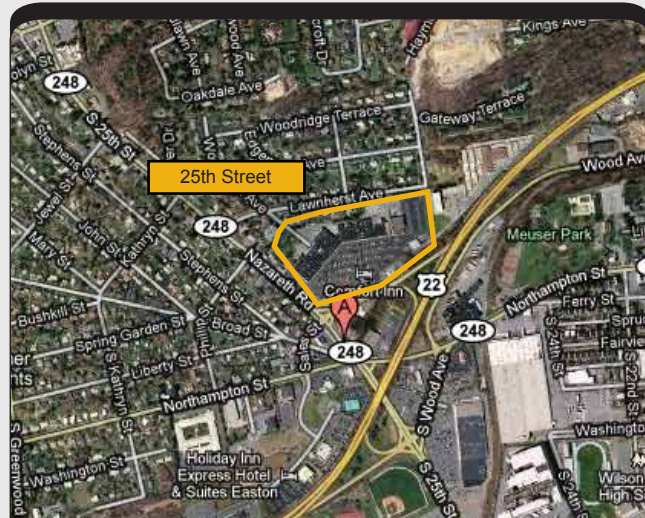

25th Street

2429 Nazareth Road • Easton, Pennsylvania

Northampton County

25TH Street Shopping Center is located at the intersection of 25th Street/Route 248 and Route 22, a major east west highway. It is in the town of Easton, in the Lehigh Valley, located in Central Pennsylvania and is part of the Allentown/Bethlehem MSA.

Location:

25th Street &
Route 22

Total Square Footage:

131,477 sq. ft.

Anchors:

- CVS Pharmacy
- Sherwin Williams
- Petco
- McDonald's

DEMOGRAPHICS	1 MILE	3 MILE	5 MILE
Population	12,159	72,052	131,108
Households	5,155	27,752	50,089
Average Household Income	48,848	52520	56,182

For more information

25th Street

2429 Nazareth Road • Easton, Pennsylvania

Northampton County

UNIT	TENANT	S.F.	UNIT	TENANT	S.F.
1	PIBH - STATE OF PA - OCC	6,000	18	JENNY CRAIG	2,280
2	JOHN YURCONIC AGENCY Opening 6/1/10	1,200	19	ANTONIO'S PIZZA	2,280
3	MARYLAND FRIED CHICKEN	2,000	20	PETCO ANIMAL SUPPLIES	15,400
4	CVS PHARMACY	13,400	21	JIMMY'S HOT DOGS	720
5	METRO PCS	1,080	22	NY NAILS	900
6	WESTERN AUTO	9,000	23	AND THE SIGN SAYS	1,200
7	EMERGENCY ADM. CONSULTANTS	4,706	24	SMOKIN' JOE'S TOBACCO SHOP	1,200
8	PATRIOT PRECIOUS METALS	3,395	25	BLIMPIE	1,200
9	RADIO SHACK	2,510	26	CHINESE TAKE-OUT	1,200
10	RENT WAY INC.	3,810	27	VACANT	3,300
11	SLEEPY'S	3,870	28	H & R BLOCK EASTERN TAX SERV.	3,100
12	COTTAGE CRAFTERS, INC.	11,766	29	RETRO FITNESS	11,980
13	SALON BRONZE	2,800	30	LAFAYETTE AMBASSADOR BANK	1,800
14	SHERWIN - WILLIAMS CO.	4,370	31	MCDONALD'S	3,450
15	GOLDEN BAGELS	1,500	32	LONG JOHN SILVER'S	1,728
16	SUPER CUTS	1,500	33	VACANT	3,025
17	EASTON DENTAL	3,900			